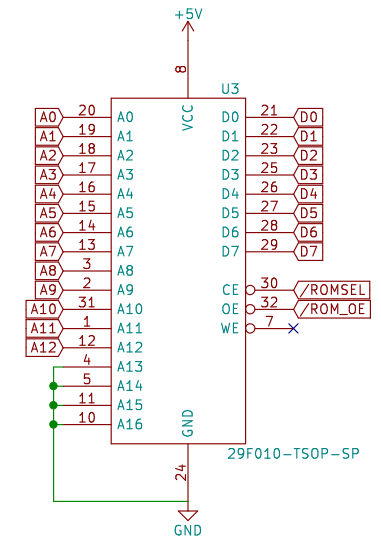

Slow Oscillator

Auto-Reset Circuit

Fast Oscillator

The Venerable 6502!

RAM

ROM

Address Decoder