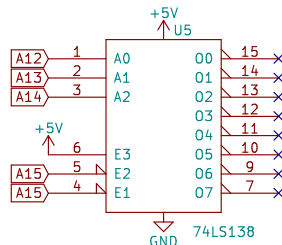

Slow Oscillator

Auto-Reset Circuit

Fast Oscillator

The Venerable 6502!

RAM

ROM

Address Decoder