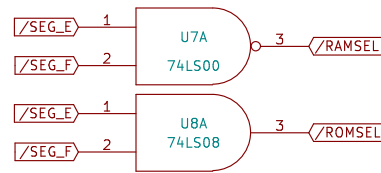

Slow Oscillator

Auto-Reset Circuit

Fast Oscillator

The Venerable 6502!

RAM

ROM

Address Decoder