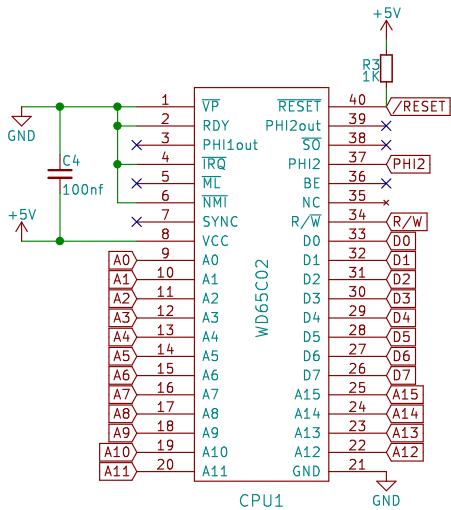

Slow Oscillator

Auto-Reset Circuit

Fast Oscillator

The Venerable 6502!

RAM

ROM

Address Decoder