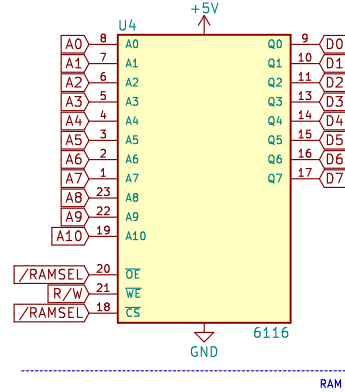

Slow Oscillator

Auto-Reset Circuit

Fast Oscillator

The Venerable 6502!

RAM

ROM

Address Decoder