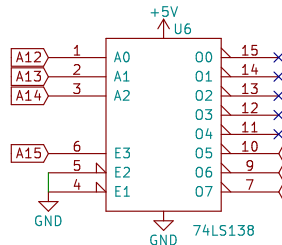

Slow Oscillator

Auto-Reset Circuit

Fast Oscillator

The Venerable 6502!

RAM

ROM

Address Decoder