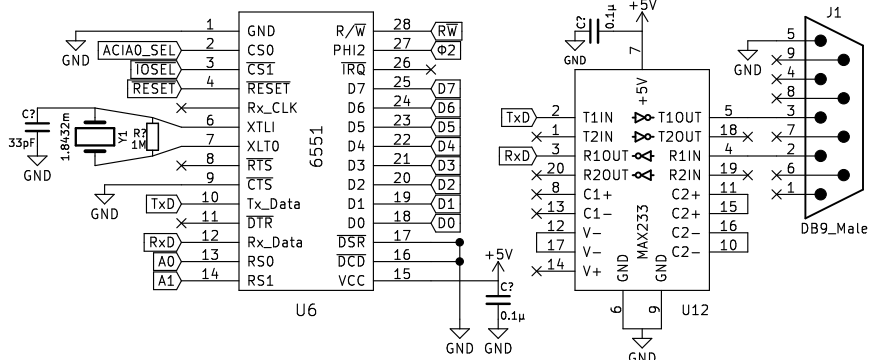

Auto-Reset Circuit

The Venerable 65C02!

RAM

ROM

Serial Port 0

Memory Mapper

Device Selector

Sound Generators

Address Decoder