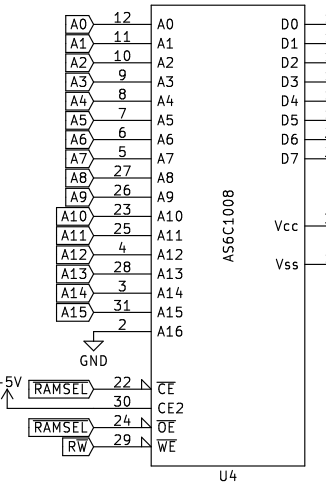

Auto-Reset Circuit

The Venerable 65C02!

RAM

ROM

Serial Port 0

Memory Mapper

Device Selector

Sound Generators

Address Decoder