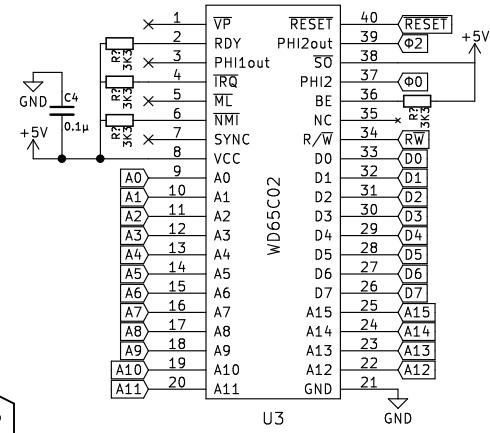

Auto-Reset Circuit

The Venerable 65C02!

RAM

ROM

Serial Port 0

Memory Mapper

Device Selector

Sound Generators

Address Decoder