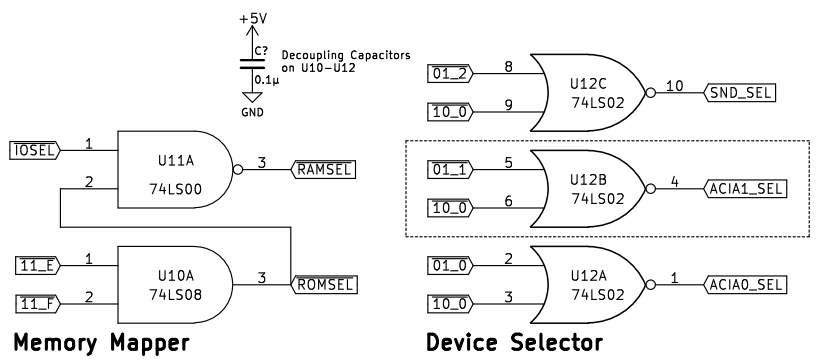

Auto-Reset Circuit

The Venerable 65C02!

RAM

ROM

Serial Port 0

Memory Mapper

Device Selector

Sound Generators

Address Decoder