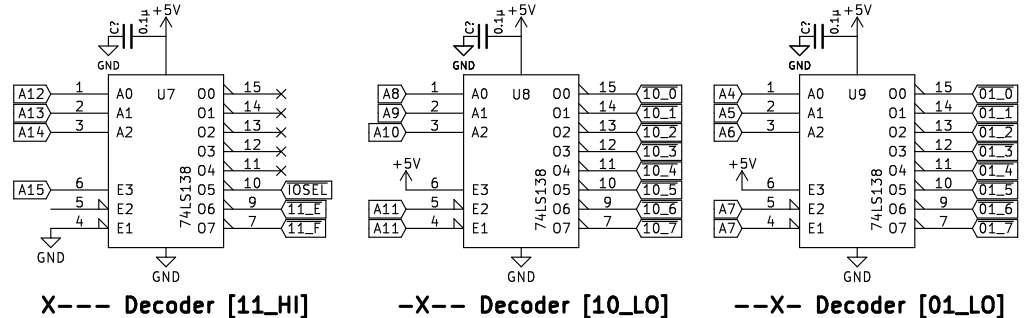

Auto-Reset Circuit

The Venerable 65C02!

RAM

ROM

Serial Port 0

Memory Mapper

Device Selector

Sound Generators

Address Decoder