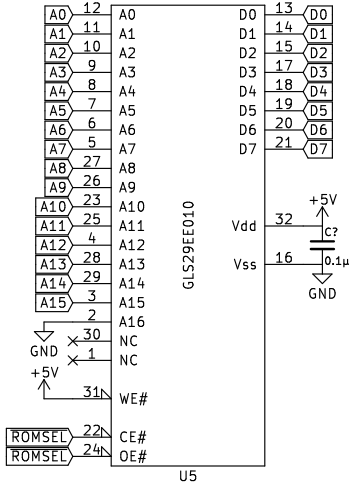

Auto-Reset Circuit

The Venerable 65C02!

RAM

ROM

Serial Port 0

Memory Mapper

Device Selector

Sound Generators

Address Decoder