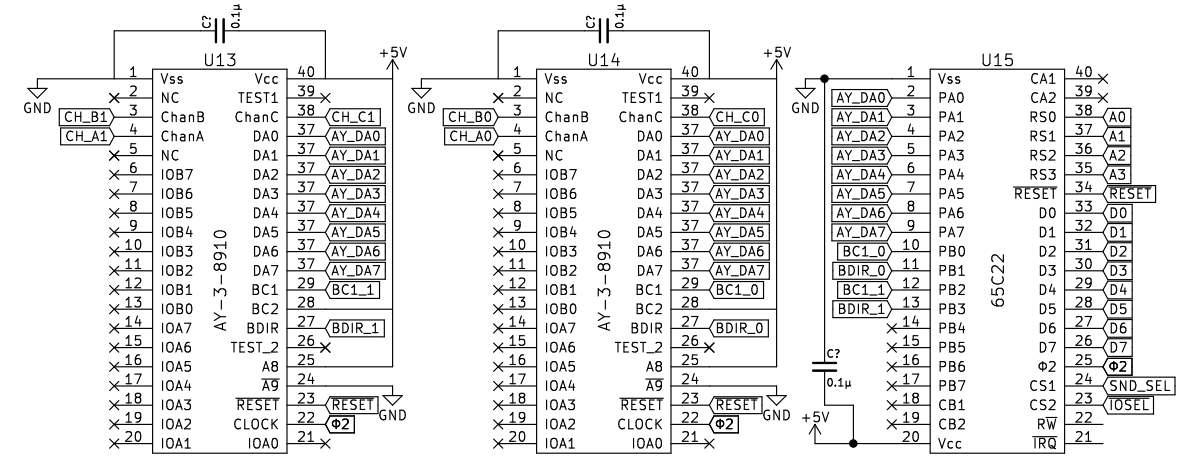

Auto-Reset Circuit

The Venerable 65C02!

RAM

ROM

Serial Port 0

Memory Mapper

Device Selector

Sound Generators

Address Decoder