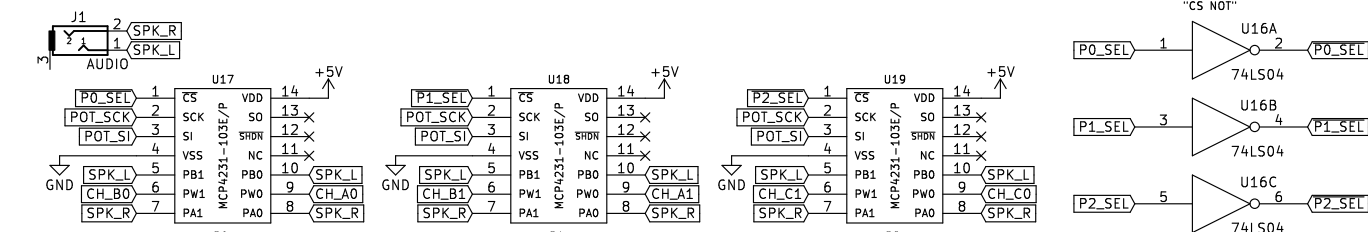

Auto-Reset Circuit

Serial Port 0

Sound Generators

Address Decoders

Memory Mapper

Device Selector

X--- Decoder [Dec11] "11\_HI"

-X-- Decoder [Dec10] "10\_LO"

--X- Decoder [Dec01] "01\_LO"

The Venerable 65C02!

RAM

ROM