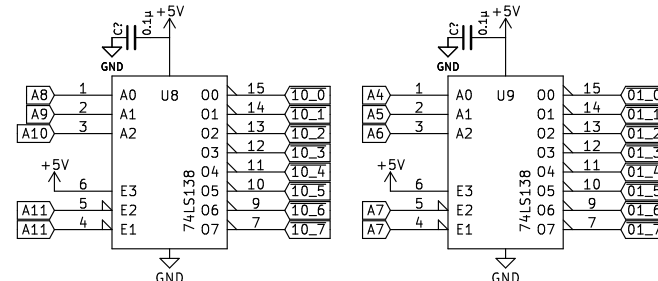

Auto-Reset Circuit

Serial Port 0

Sound Generators

Address Decoders

Memory Mapper

Device Selector

X--- Decoder [Dec11] "11\_HI"

-X-- Decoder [Dec10] "10\_LO"

--X- Decoder [Dec01] "01\_LO"

The Venerable 65C02!

RAM

ROM