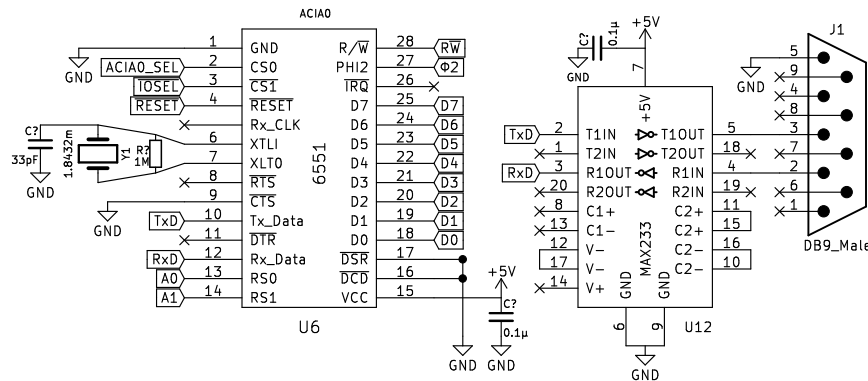

Auto-Reset Circuit

Serial Port 0

Sound Generators

Address Decoders

Memory Mapper

Device Selector

X--- Decoder [Dec11] "11\_HI"

-X-- Decoder [Dec10] "10\_LO"

--X- Decoder [Dec01] "01\_LO"

The Venerable 65C02!

RAM

ROM