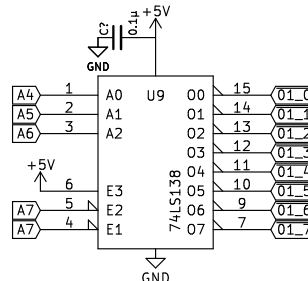

Auto-Reset Circuit

Serial Port 0

Sound Generators

Address Decoders

Memory Mapper

Device Selector

X--- Decoder [Dec11] "11\_HI"

-X-- Decoder [Dec10] "10\_LO"

--X- Decoder [Dec01] "01\_LO"

The Venerable 65C02!

RAM

ROM