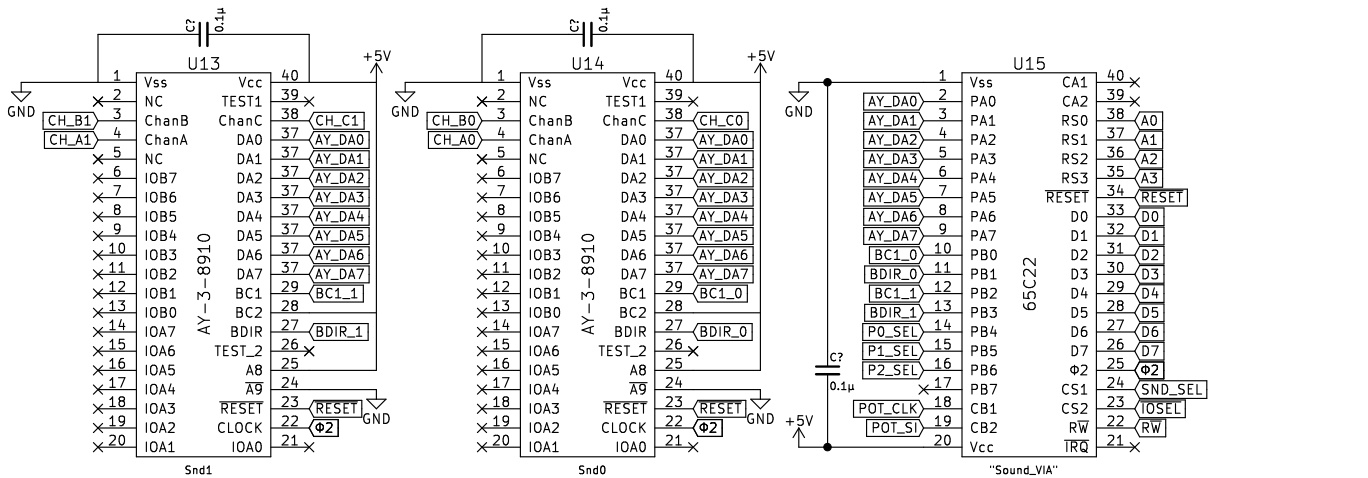

Auto-Reset Circuit

Serial Port 0

Sound Generators

Address Decoders

Memory Mapper

Device Selector

X--- Decoder [Dec11] "11\_HI"

-X-- Decoder [Dec10] "10\_LO"

--X- Decoder [Dec01] "01\_LO"

The Venerable 65C02!

RAM

ROM