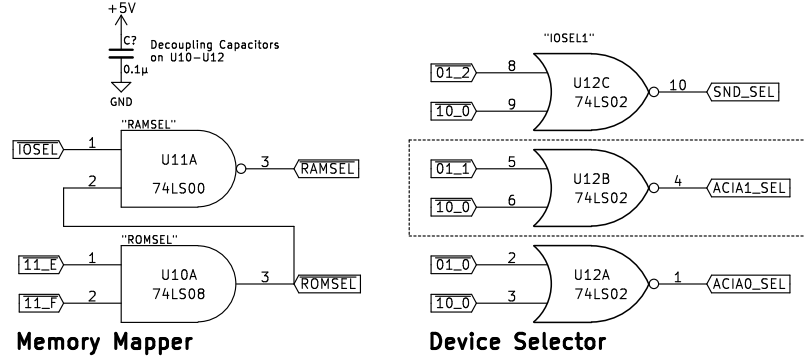

Auto-Reset Circuit

Serial Port 0

Sound Generators

Address Decoders

Memory Mapper

Device Selector

X--- Decoder [Dec11] "11\_HI"

-X-- Decoder [Dec10] "10\_LO"

--X- Decoder [Dec01] "01\_LO"

The Venerable 65C02!

RAM

ROM