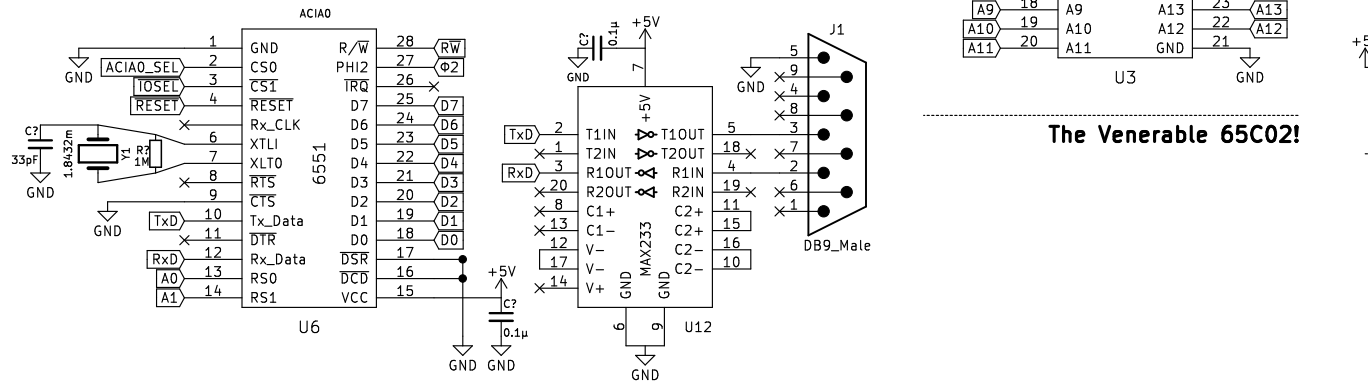

Auto-Reset Circuit

Serial Port 0

Sound Generators

Address Decoders

Memory Mapper

Device Selector

X--- Decoder [Dec11] "11\_HI"

-X-- Decoder [Dec10] "10\_LO"

--X- Decoder [Dec01] "01\_LO"

The Venerable 65C02!

RAM

ROM