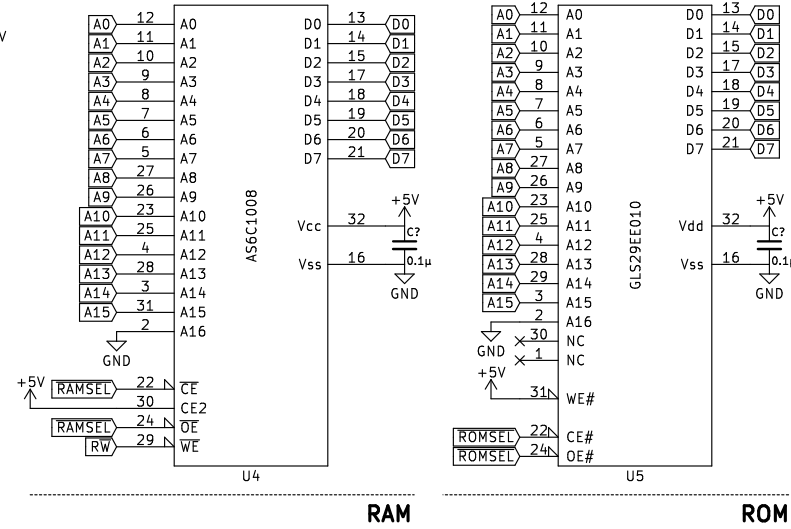

Auto-Reset Circuit

Serial Port 0

Sound Generators

Address Decoders

Memory Mapper

Device Selector

X--- Decoder [Dec11] "11\_HI"

-X-- Decoder [Dec10] "10\_LO"

--X- Decoder [Dec01] "01\_LO"

The Venerable 65C02!

RAM

ROM